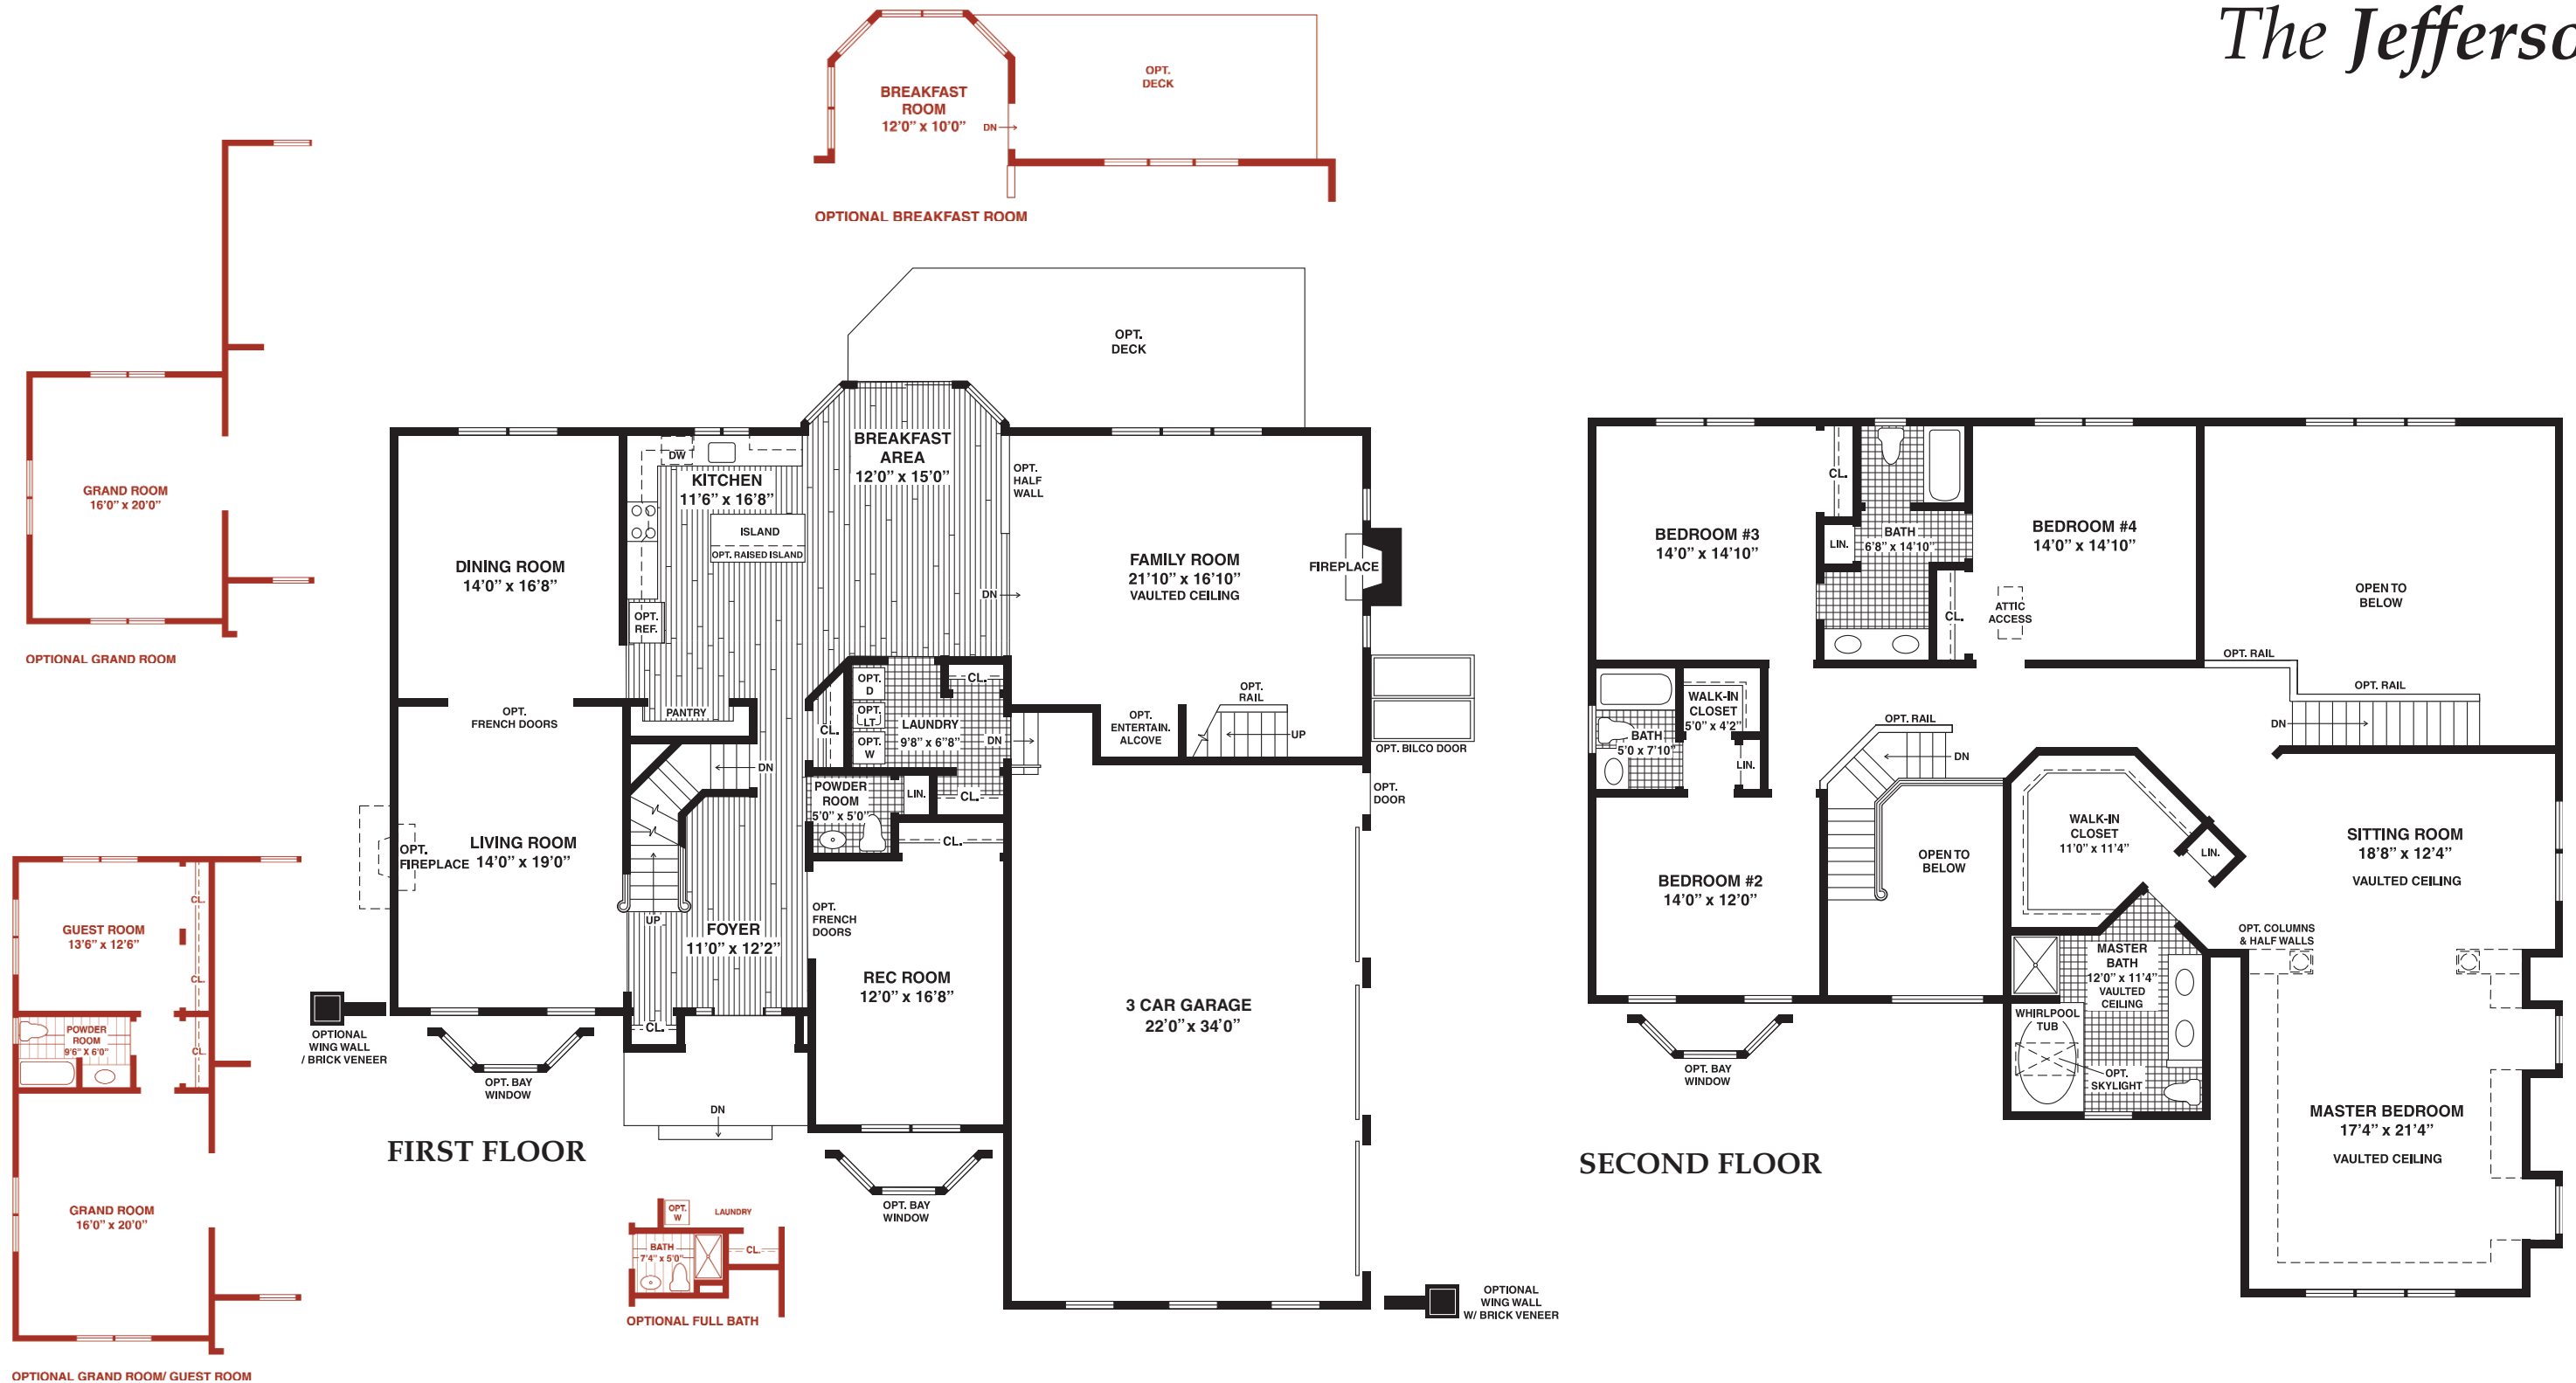

# The Jefferson

*Elevation A*

Shown with optional wing walls, brick returns, grills, grand room and decorative lighting

*Elevation B*

Shown with optional wing walls, brick returns, window grills and grand room

*Artist's renderings - Home depicted may not be accurate in every detail. Window grills, wing walls, bay windows and brick facade returns are custom optional features. Purchaser must review detailed architectural drawings available in the sales office to insure accuracy and understanding of home chosen.*

# 4 Bedrooms - 3 1/2 Baths - 3 Car Garage

## The Jefferson

All dimensions are approximate.